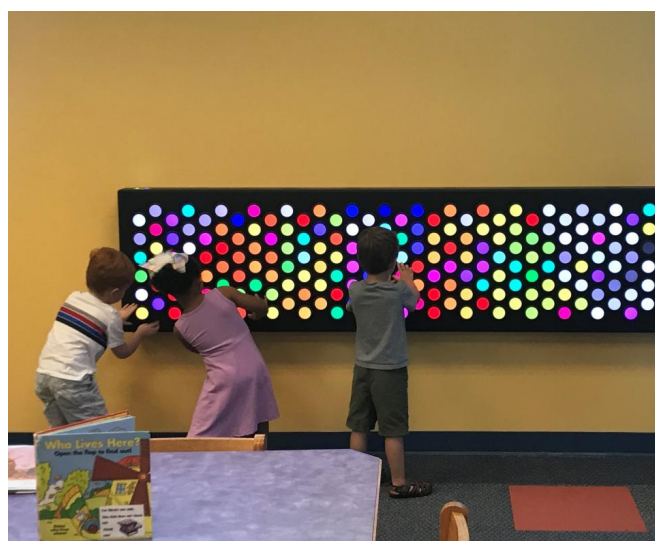

Gifts in Action

Gifts in Action

Since its inception, the Foundation has helped fund enhancements to the district's already excellent tax-funded services. Most recently through the 2018 Imagine Gala Fund-A-Need, $50,421 was raised to fund new Interactive Early Literacy Spaces in two of our Library locations. Over the last year, our team has been hard at work creating amazing spaces for youth in our community.

Two branches, Kisker Road and Middendorf-Kredell, were selected to receive the new early literacy spaces. Kisker Road was chosen due to their centralized location and proximity to the new and popular Veterans Tribute Park. Middendorf-Kredell is also centrally located and is our busiest branch, averaging around 50-60 attendees at their early literacy classes!

The children's area at Kisker Road branch got a fresh coat of paint and new kid height shelving was installed. There are also fun interactives such as blue building blocks, a train table, an alphabright, a wind tunnel, a free standing six sided garden interactive, and two 55" interactive touch screens with early literacy apps on them for the kids to learn and have fun.

The Middendorf-Kredell branch includes a baby garden space for our youngest customers. There are many fun learning and interactive items that further enhance the improvements to our children's area.

The spaces are now open and we hope you will visit them today!